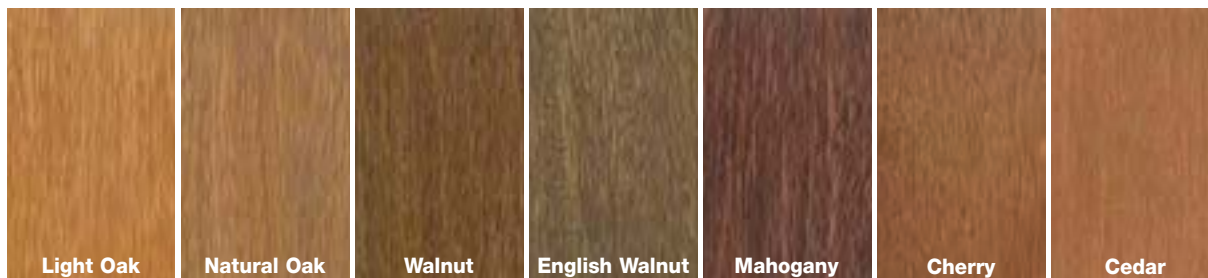

Same-Day® Stain Kit Finish Colors (Shown on Fiber-Classic Mahogany.)

*Must be installed as part of a Therma-Tru door system in compliance with a Therma-Tru product approval. For more about WBDR- / HVHZ-compliant products and options to upgrade, see page 18. Note: Finish colors may vary from an actual application due to fluctuations in finishing or the printing of this catalog. See your Therma-Tru seller or visit www.thermatru.com for more, including details on limited warranties and exclusions, Tru-Defense Rider, ENERGY STAR qualified products and product approvals.