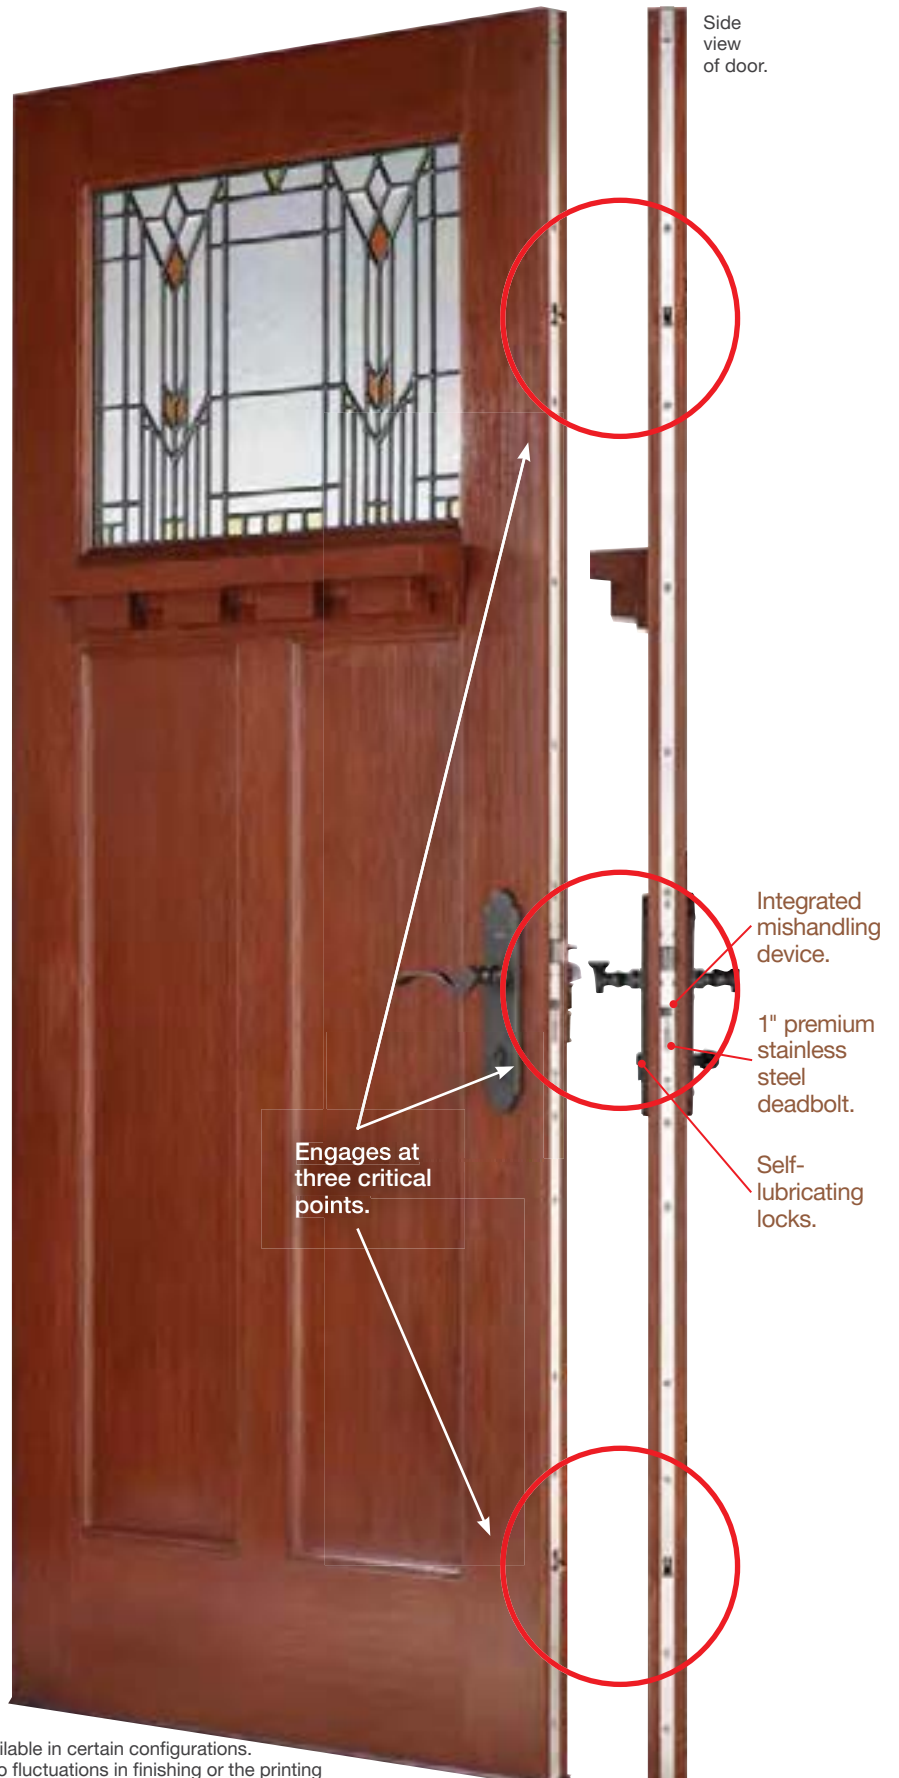

Side view of door.

Integrated mishandling device.

1" premium stainless steel deadbolt.

Self-lubricating locks.

Engages at three critical points.

Options Key

✦ Tru-Defense Eligible

*ASTM-476. As tested by an independent laboratory. Not available in certain configurations.
Note: Finish colors may vary from an actual application due to fluctuations in finishing or the printing of this catalog. See page 231 for important product details that may help with your purchase decision.