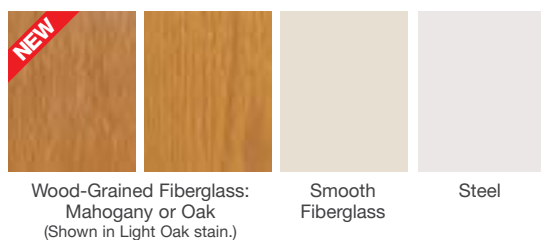

2 Choose a MATERIAL.

Each style is available in any of these material choices.

Wood-Grained Fiberglass: Mahogany or Oak (Shown in Light Oak stain.) Smooth Fiberglass Steel