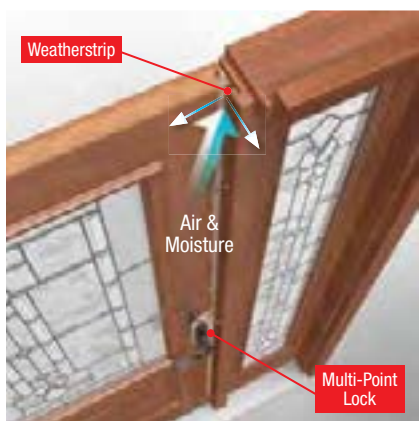

- 3 Hinges** position the **door** to properly compress the **weatherstrip** to help form a tight, even seal against air and moisture infiltration when the door closes.

- 4 Weatherstrip** is specifically engineered in a variety of profiles to provide the best possible fit with our door systems, helping to deliver a precise seal between the **door and frame**.