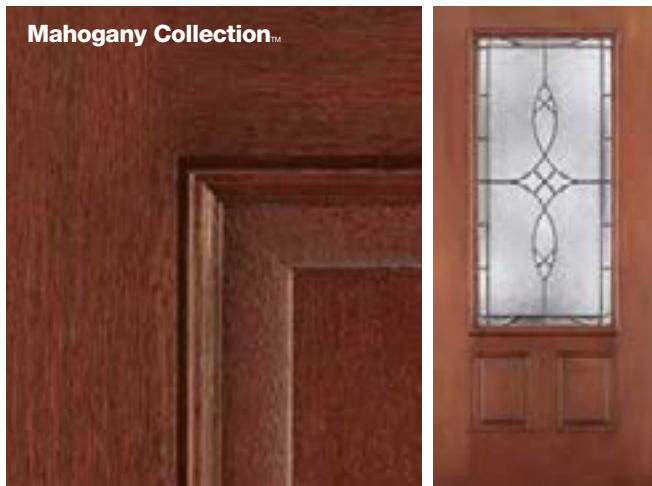

Fiber-Classic® Collections

The industry's first fiberglass door delivers the look and feel of real Mahogany and Oak with excellent performance and value.