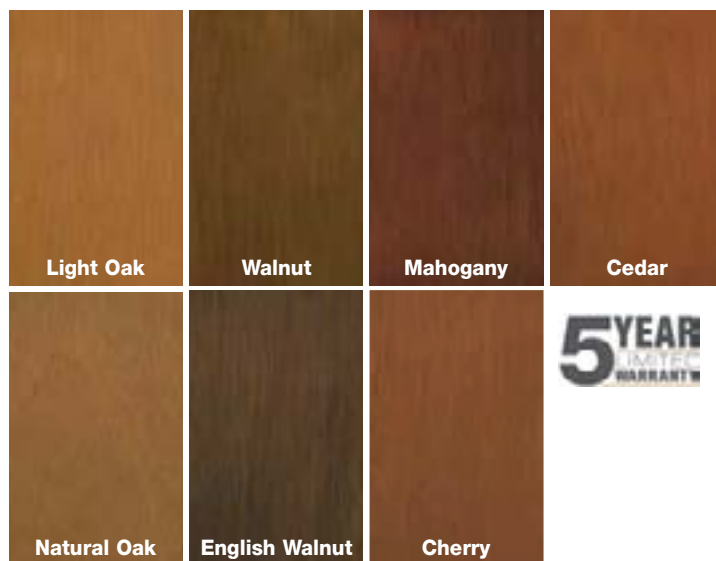

Same-Day® Stain Kit Finish Colors

Finish Options

Classic-Craft Mahogany entryways can be stained or painted any color.

- 6 Many Classic-Craft solid panel doors are available with options to upgrade from WBDR- (Wind-Borne Debris Region) to HVHZ- (High Velocity Hurricane Zone) compliant.**
- 🔥 Fire-rated options available on solid panel doors. See page 195.
- ⊕ Tru-Defense® Warranty Rider eligible when properly assembled and installed with all Therma-Tru specified system components, in accordance with the Rider.

*Compared to other standard fiberglass doors.

**Must be installed as part of a Therma-Tru door system in compliance with a Therma-Tru product approval. For more about WBDR- / HVHZ-compliant products and options to upgrade, see page 18.

Note: Finish colors may vary from an actual application due to fluctuations in finishing or the printing of this catalog. Glass privacy ratings may be more or less than indicated, based on glass design and size of glass. Glass designs may differ from depiction due to size of glass and hand craftsmanship. See your Therma-Tru seller or visit www.thermatru.com for more, including details on limited warranties and exclusions, Tru-Defense Rider, ENERGY STAR qualified products and product approvals.

Right Page: Classic-Craft Mahogany Collection, Lucerna Glass, Door – CCM898, Sidelites – CCM8102SL