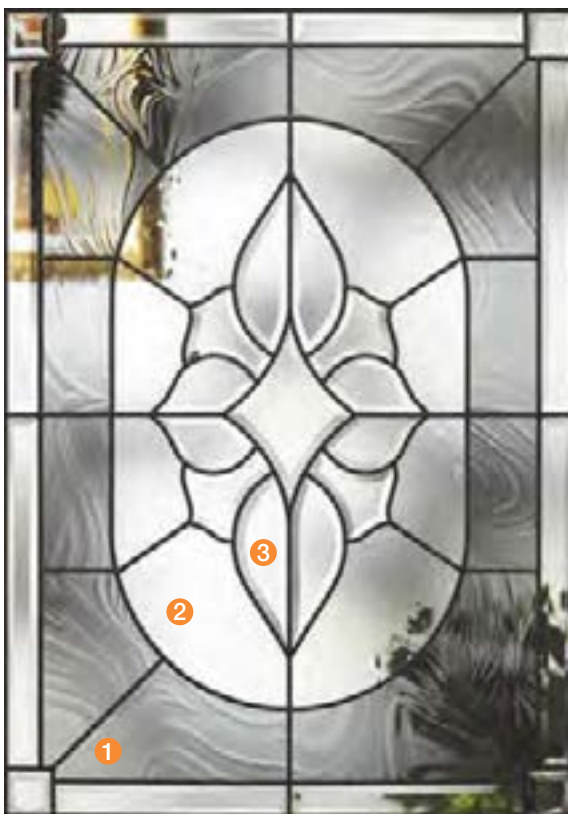

Arcadia™

With its timeless petal design, Arcadia combines **1** gray baroque glass, **2** seeded glass, **3** clear curved bevels and coming for a distinctive display that evokes a simpler time.

Available in:
Mahogany Collection™
Rustic Collection™
Oak Collection™
Canvas Collection.

1 **5** 10
Glass Privacy Rating

Black Nickel