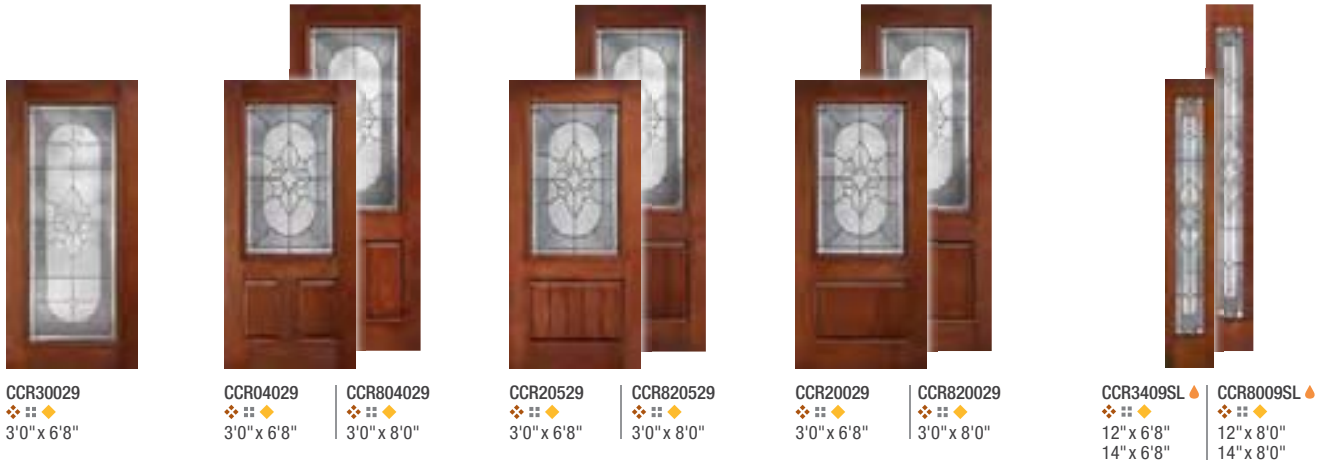

Arcadia™

Note: For transom options, see page 81.

CCR30029
❖ ❖ ❖
3'0" x 6'8"

CCR04029
❖ ❖ ❖
3'0" x 6'8"

CCR804029
❖ ❖ ❖
3'0" x 8'0"

CCR20529
❖ ❖ ❖
3'0" x 6'8"

CCR820529
❖ ❖ ❖
3'0" x 8'0"

CCR20029
❖ ❖ ❖
3'0" x 6'8"

CCR820029
❖ ❖ ❖
3'0" x 8'0"

CCR3409SL
❖ ❖ ❖
12" x 6'8"
14" x 6'8"

CCR8009SL
❖ ❖ ❖
12" x 8'0"
14" x 8'0"