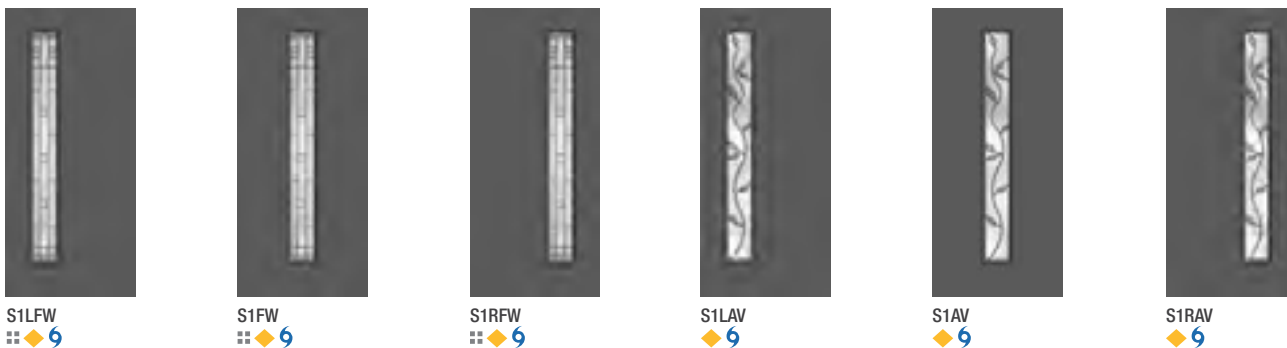

Linea *Continues on next page.*

NEW

Wood-Grained Fiberglass:
Mahogany or Oak (Shown in Light Oak stain.)

Smooth Fiberglass

Steel

It's your decision, by design.
Select a look for the door and sidelites. Choose a material. Find an available glass design to complete the statement. Stain or paint it any color. Explore all the possible combinations at www.thermatru.com/pulse.

Options Key

- ❖ Brass Caming (1A)
- ⦿ Brushed Nickel Caming (1C)
- Black Nickel Caming (1D)
- 9 WBDR

Features Key

- Art Glass / Black Nickel Caming (1D)
- ✕ Wrought Iron (1W)
- ☀ Low-E Glass (LE)

Privacy Glass

The first style number listed under each image matches the privacy glass option shown.

XC = Chord Glass   XR = Rainglass
XJ = Chinchilla Glass   XN = Granite Glass