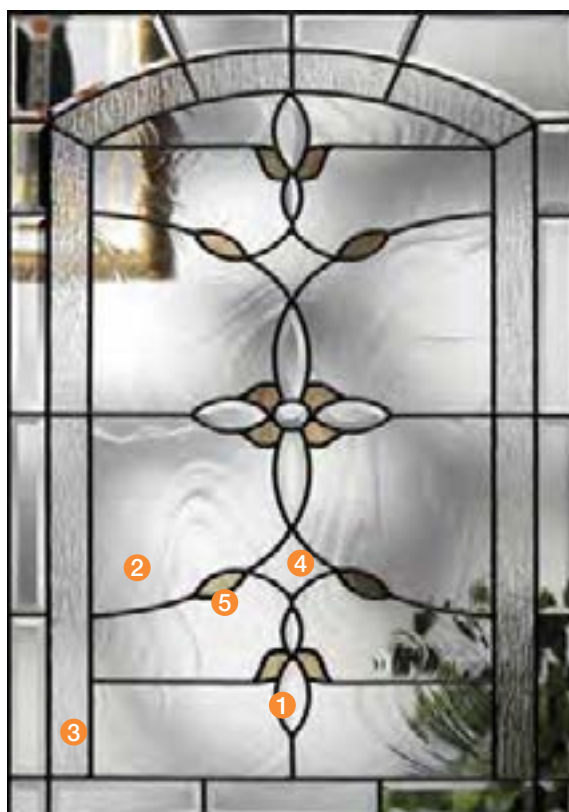

Bronze Waterglass / Black Nickel