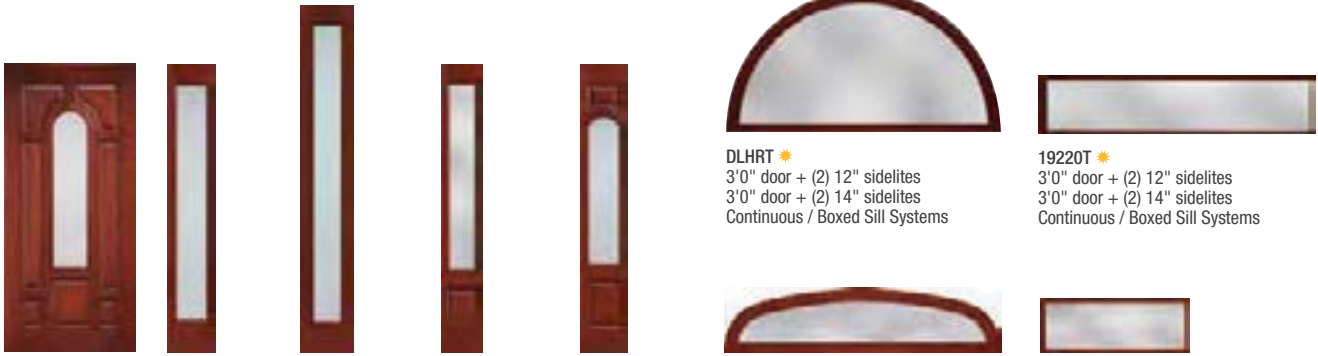

CCM800 * 3'0" x 6'8"
CCM3400SL * 12" x 6'8"
CCM8000SL * 12" x 8'0"
CCM3300SL * 10" x 6'8"
CCM3500SL * 12" x 6'8"
DLHRT * 3'0" door + (2) 12" sidelites
3'0" door + (2) 14" sidelites
Continuous / Boxed Sill Systems
19220T * 3'0" door + (2) 12" sidelites
3'0" door + (2) 14" sidelites
Continuous / Boxed Sill Systems
19020T * 3'0" door + (2) 12" sidelites
3'0" door + (2) 14" sidelites
Continuous / Boxed Sill Systems
19200T * 3'0" Door Only