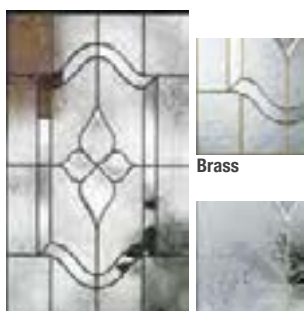

Black Nickel Brushed Nickel
Concorde™ Page 182
Glass Privacy Rating: **8**