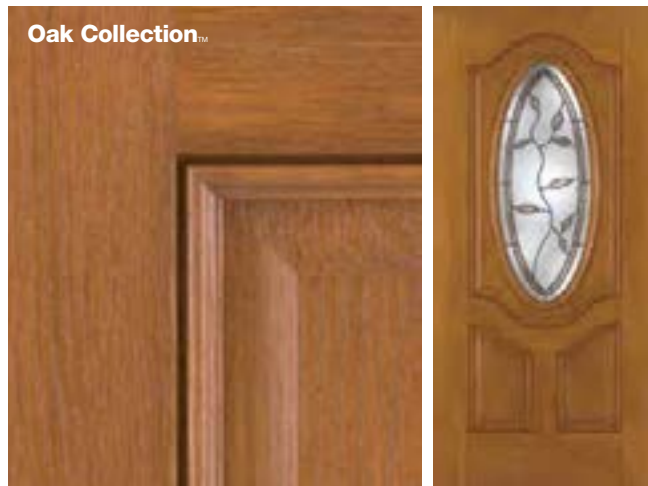

Fiber-Classic® Collections

The industry's first fiberglass door delivers the look and feel of real Mahogany and Oak with excellent performance and value.