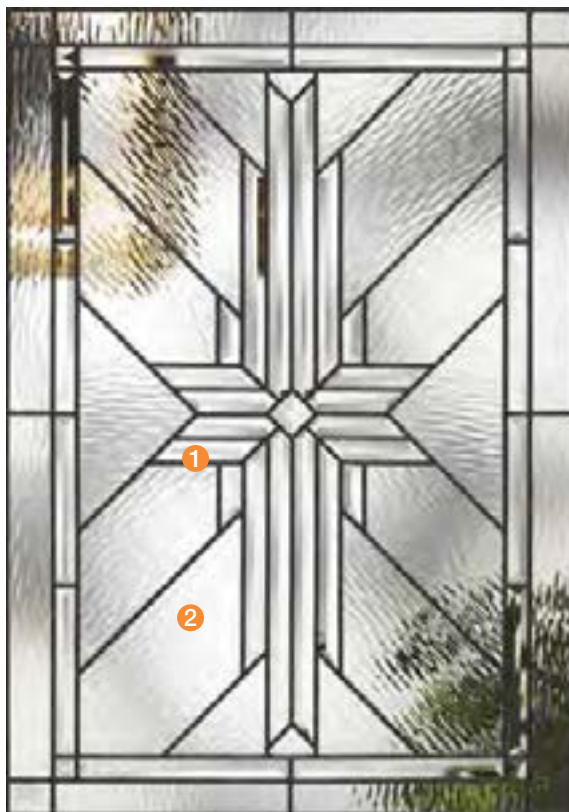

Ashurst™

Ashurst recalls the familiar feel of American-crafted sophistication. ① Clear bevels, ② double waterglass and coming come together to provide modest privacy with a traditional vibe.

Available in:
Mahogany Collection™
Rustic Collection™
Canvas Collection®

1 **8** 10
Glass Privacy Rating

Black Nickel