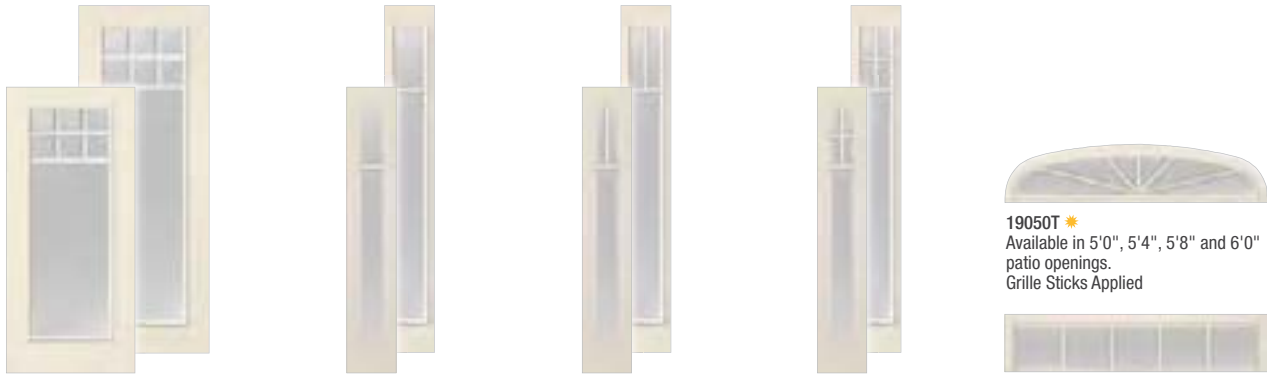

Smooth-Star® Continued

S3000F-6C ■
◆◆◆◆◆◆
2'0" x 6'8" ▲
2'4" x 6'8" ▲▲
2'6" x 6'8" ▲▲
2'8" x 6'8" ▲▲‡
2'10" x 6'8" ●▲▲‡
3'0" x 6'8" ▲▲‡
3'6" x 6'8" ▲▲‡

S83000F-6C ■
◆◆◆◆◆◆
2'0" x 8'0" ▲
2'4" x 8'0" ▲▲
2'6" x 8'0" ▲▲
2'8" x 8'0" ▲▲‡
2'10" x 8'0" ●▲▲‡
3'0" x 8'0" ▲▲‡
3'6" x 8'0" ▲▲‡

S6124SL ■
◆◆◆◆◆◆
10" x 6'8" ▲
12" x 6'8" ▲▲‡
14" x 6'8" ▲▲‡

S85924SL ■
◆◆◆◆◆◆
12" x 8'0" ▲
14" x 8'0" ▲▲‡

S6125SL ■
◆◆◆◆◆◆
10" x 6'8" ▲
12" x 6'8" ▲▲‡
14" x 6'8" ▲▲‡

S85925SL ■
◆◆◆◆◆◆
12" x 8'0" ▲
14" x 8'0" ▲▲‡

S6126SL ■
◆◆◆◆◆◆
10" x 6'8" ▲
12" x 6'8" ▲▲‡
14" x 6'8" ▲▲‡

S85926SL ■
◆◆◆◆◆◆
12" x 8'0" ▲
14" x 8'0" ▲▲‡

19050T ★
Available in 5'0", 5'4", 5'8" and 6'0"
patio openings.
Grille Sticks Applied

19250T ★
Available in 5'0", 5'4", 5'8" and 6'0"
patio openings.
Grille Sticks Applied

Transoms can be stained or painted to match a Fiber-Classic or Smooth-Star door system.