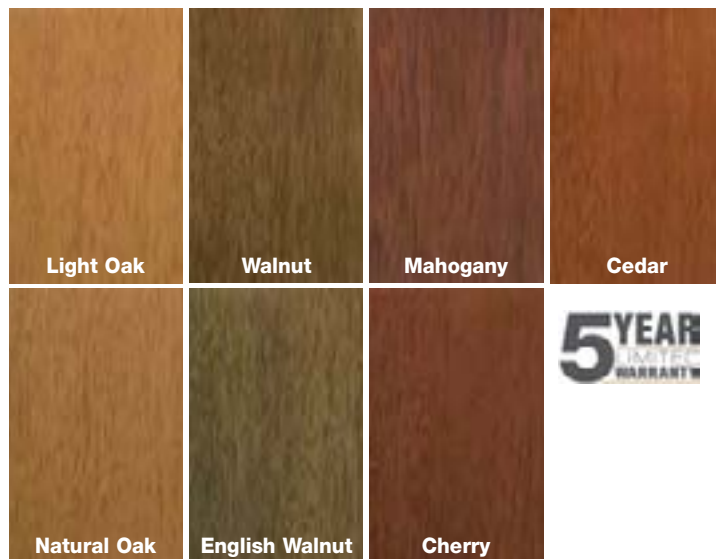

Same-Day® Stain Kit Finish Colors

Finish Options

Classic-Craft Rustic entryways can be stained or painted any color.

- 6 Many Classic-Craft solid panel doors are available with options to upgrade from WBDR- (Wind-Borne Debris Region) to HVHZ- (High Velocity Hurricane Zone) compliant.**
- 🔥 Fire-rated options available on solid panel doors. See page 195.
- ⊕ Tru-Defense® Warranty Rider eligible when properly assembled and installed with all Therma-Tru specified system components, in accordance with the Rider.

*Compared to other standard fiberglass doors.

**Must be installed as part of a Therma-Tru door system in compliance with a Therma-Tru product approval. For more about WBDR- / HVHZ-compliant products and options to upgrade, see page 18.

Note: Finish colors may vary from an actual application due to fluctuations in finishing or the printing of this catalog. Glass privacy ratings may be more or less than indicated, based on glass design and size of glass. Glass designs may differ from depiction due to size of glass and hand craftsmanship. See your Therma-Tru seller or visit www.thermatru.com for more, including details on limited warranties and exclusions, Tru-Defense Rider, ENERGY STAR qualified products and product approvals.