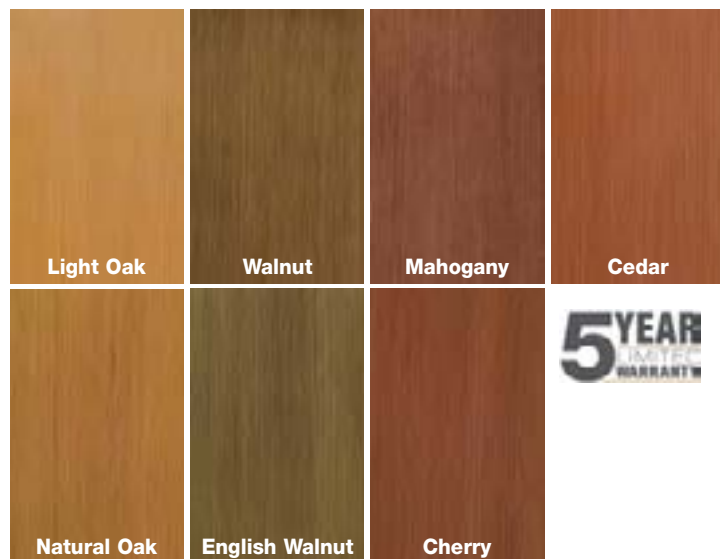

Same-Day® Stain Kit Finish Colors

*Compared to other standard fiberglass doors.

Note: Finish colors may vary from an actual application due to fluctuations in finishing or the printing of this catalog. Glass privacy ratings may be more or less than indicated, based on glass design and size of glass. Glass designs may differ from depiction due to size of glass and hand craftsmanship. See your Therma-Tru seller or visit www.thermatru.com for more, including details on limited warranties and exclusions, Tru-Defense Rider and ENERGY STAR qualified products.

Right Page: Classic-Craft American Style Collection, Low-E Glass with SDLs, Door – CCA8230, Sidelites – CCA3500SL, Dentil Shelf