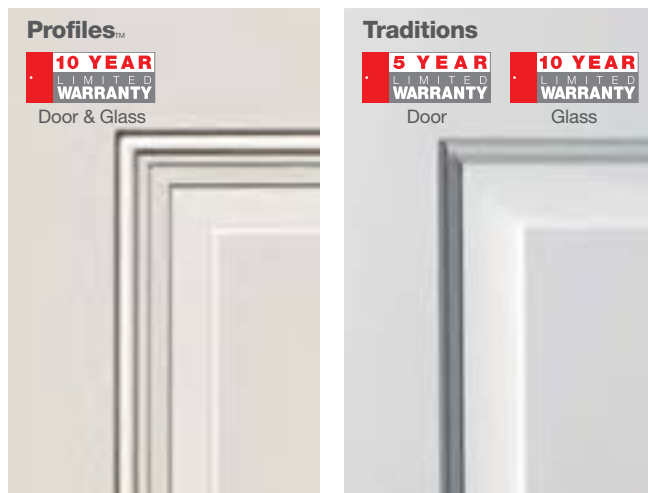

Steel

Bring style and affordability together to create very attractive results with our steel doors.

Pulse®

Pulse is form *and* function. Sleek, modern designs and retro glamour in entrances that perform to our standards.