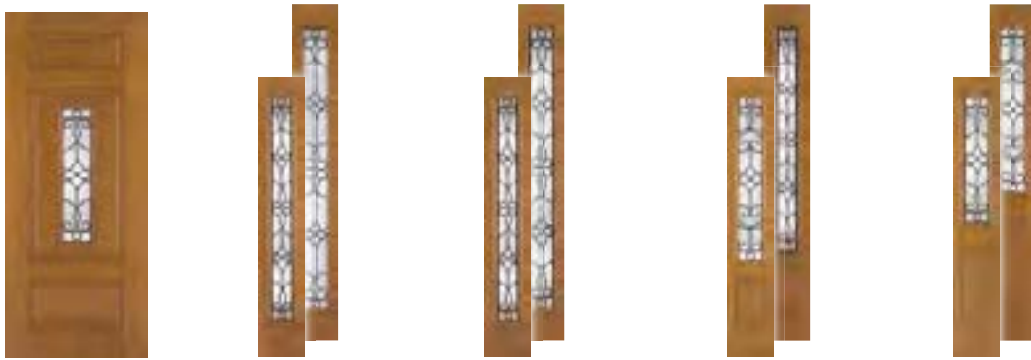

FC86253 X6 2'8" x 8'0" 2'10" x 8'0" 3'0" x 8'0"	FC113SL X6 10" x 6'8" 12" x 6'8" 14" x 6'8"	81919PSL X6 12" x 8'0" 14" x 8'0"	FC814SL ■ X6 12" x 6'8" ‡ 14" x 6'8" ‡	81919SL ■ X6 12" x 8'0" 14" x 8'0"	FC115SL X6 12" x 6'8" 14" x 6'8"	81955PSL X6 12" x 8'0" 14" x 8'0"	FC114SL X6 12" x 6'8" 14" x 6'8"	81937PSL X6 12" x 8'0" 14" x 8'0"