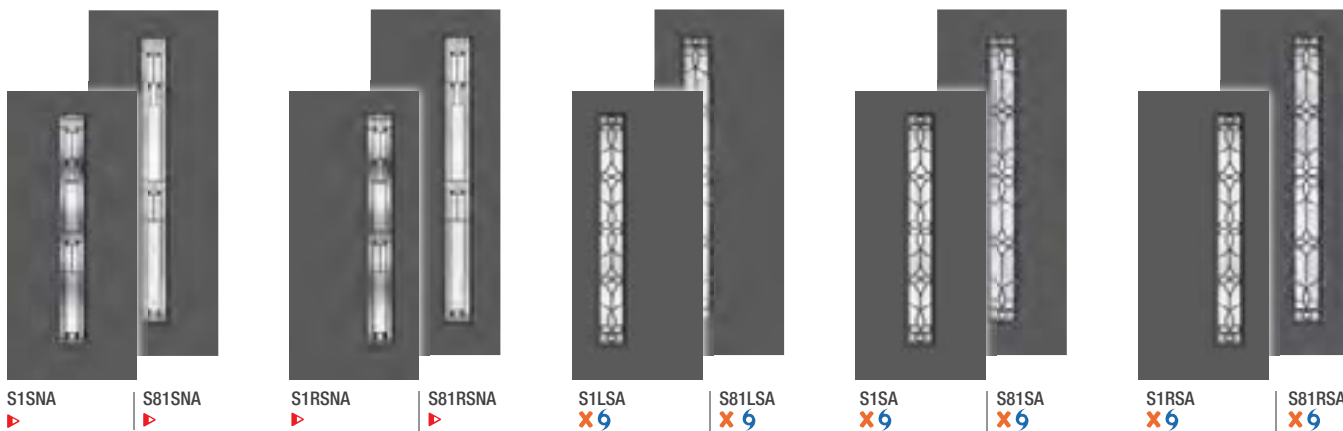

Linea *Continues on next page.*

NEW

Wood-Grained Fiberglass:
Mahogany or Oak (Shown in Light Oak stain.)

Smooth Fiberglass

Steel

It's your decision, by design.
Select a look for the door and sidelites. Choose a material. Find an available glass design to complete the statement. Stain or paint it any color. Explore all the possible combinations at www.thermatru.com/pulse.

Options Key

- ❖ Brass Caming (1A)
- ⦿ Brushed Nickel Caming (1C)
- Black Nickel Caming (1D)
- 9 WBDR

Features Key

- Art Glass / Black Nickel Caming (1D)
- ✕ Wrought Iron (1W)
- ☀ Low-E Glass (LE)

Privacy Glass

The first style number listed under each image matches the privacy glass option shown.

XC = Chord Glass   XR = Rainglass
XJ = Chinchilla Glass   XN = Granite Glass