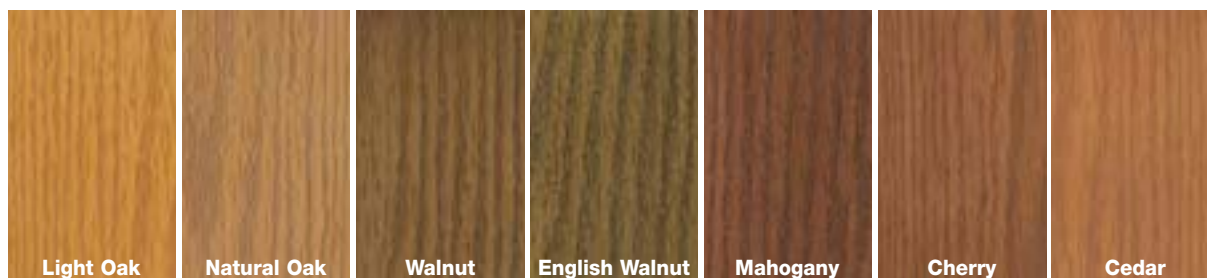

Same-Day® Stain Kit Finish Colors (Shown on Fiber-Classic Oak.)