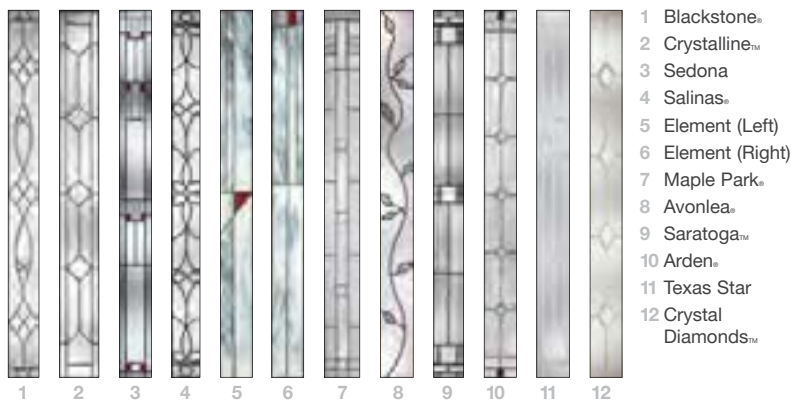

Chord Chinchilla Rainglass Granite Low-E Internal Blinds Available for Línea and Solei only.

Also Available for Línea